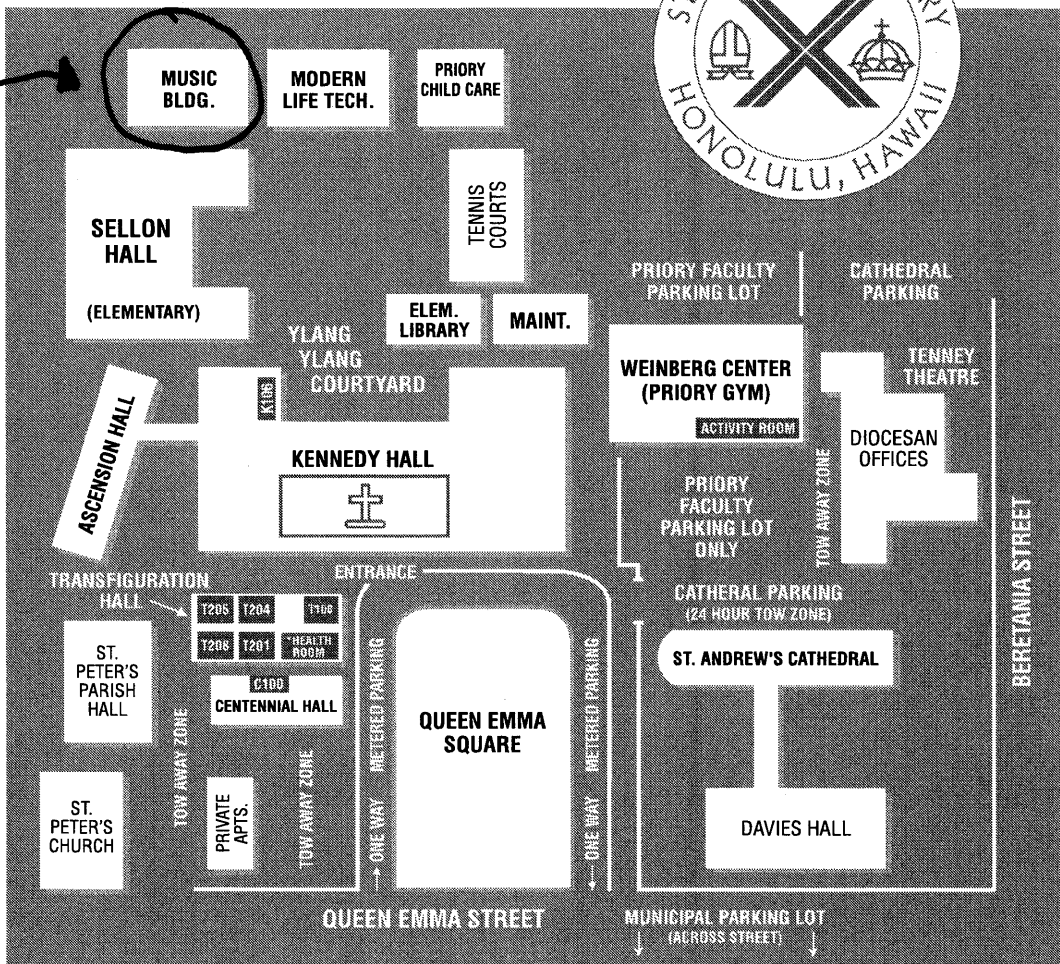

SUMMER CAMPUS DIRECTORY

HYS SUMMER STRINGS WILL BE HELD IN THE MUSIC BUILDING.

St. Andrew's Priory School
 224 Queen Emma Square
 Honolulu, HI 96813
 Phone: 536-6103
 Hours: 7:30 AM - 4:30 PM